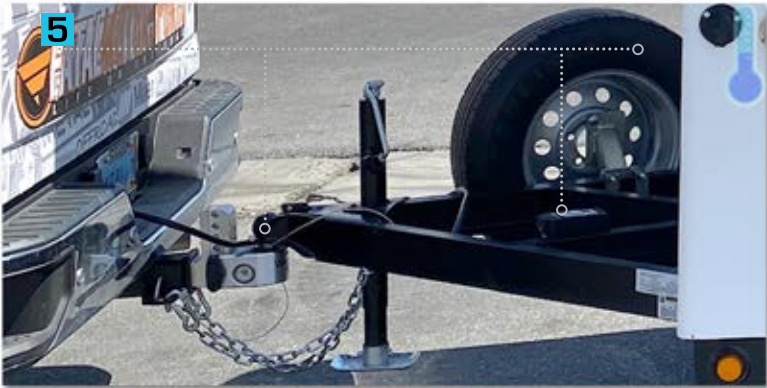

11' Trailer - 2 Axle

Specifications:

- Eliminate high truck insurance, dry ice and equipment costs!
- 1 Double Rear door and optional Side door
- 2 Optional diamond plate floor
- Interior dimensions 64"X66"X123" 332 cu.ft.
- 3 220v Cold Plate System, -20 ° F to +60 ° F
- 4 1.5 HP Condensing Unit powering 4 plates
- Freezer boxes insulated with 4" of polyurethane 2 lb. density injected foam
- Our Reefers are self contained!
- Cold plates hold temp. 8 to 10 hours
- Recharges overnight with 220v plug
- No Generator Needed!

Trailer:

- Trailer has a 7,000lb payload
- 5 Spare Tire, Emergency Break Away, 2 5/16" Ball, 15" wheels
- Thermometer, Cool Curtains, Electric Brakes
- 5,500 lb Axles, Curb weight 4,000lbs
- Contact us for more information or a FREE quote today!